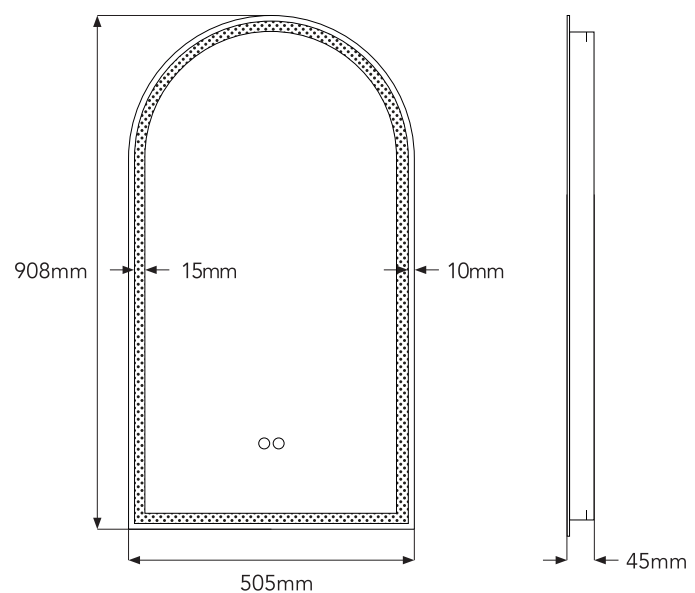

Specifications

- W** 505mm
- H** 908mm
- D** 45mm

WARRANTY

10 years*

*Terms and conditions apply.

Technical drawing

ILUME™

Must be installed by licensed electrician.